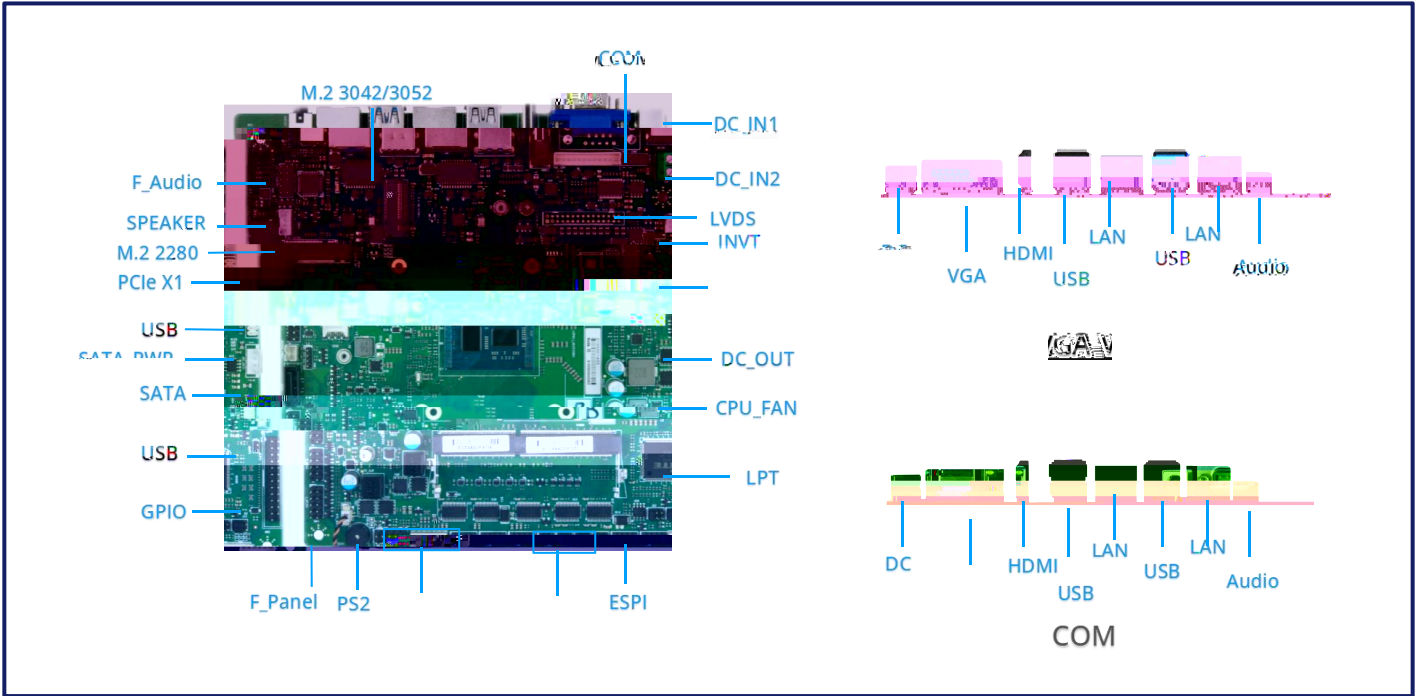

Product view

Dimensions

Product Selection

					USB3	USB2	COM	LAN	SSD	PCIe
Alot7-EHL12-1	J6412	1	3(3)	1SATA	3	7	6	2	1*M.2	1
Alot7-EHL12-2	J6412	1	3(3)	1SATA	3	7	6	2	1*M.2	1

Alot7-EHL12-1 IO VGA Edp COM1
 Alot7-EHL12-2 IO COM1 VGA LVDS
 200200000183 M2-3042to2230 WiFi BT